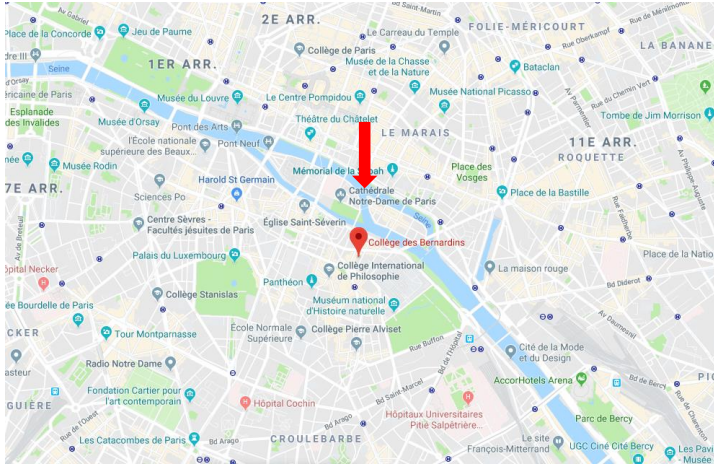

Lieu

[Collège des Bernardins](https://www.collegedesbernardins.fr)
20 Rue de Poissy, 75005 Paris
<https://www.collegedesbernardins.fr>
+33 (0)1 53 10 74 44